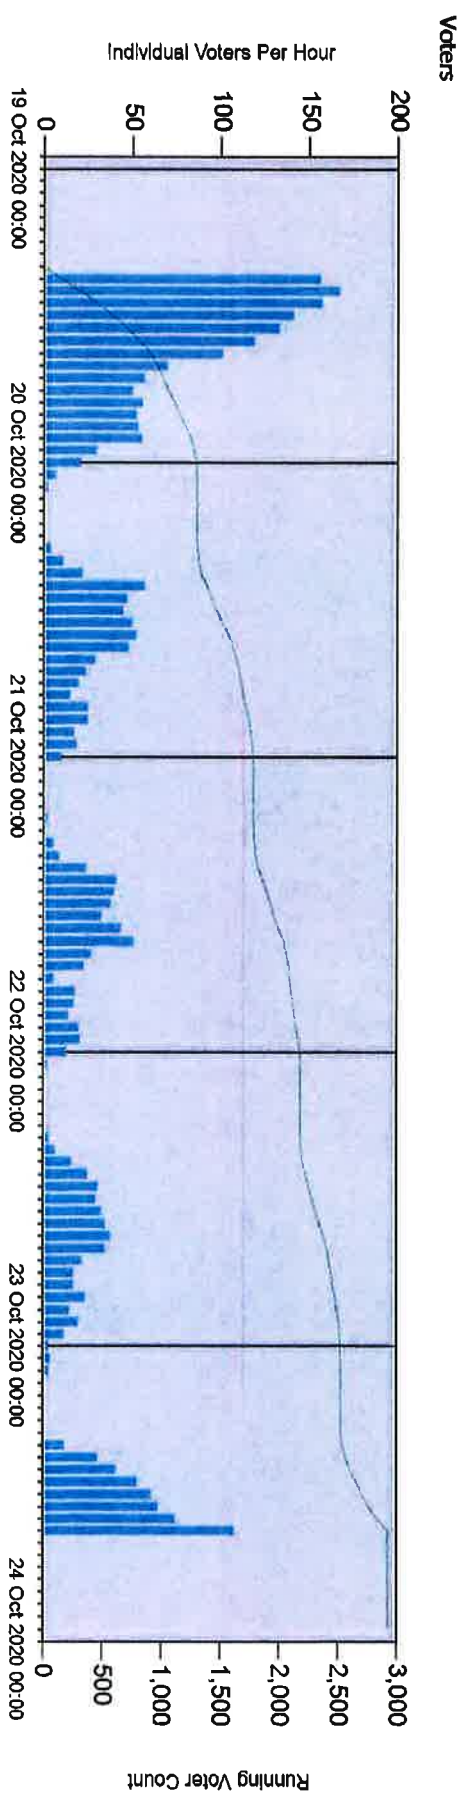

Election Voting Profile

Report generated Fri 30 Oct 2020 14:00 by UKMSL\msl_WebsiteReportusr

[3] 2020 Student Elections (Adelaide University Union)

Polling period: Mon 19 Oct 2020 00:00 to Sat 24 Oct 2020 00:00

All posts

Voter and vote count by day	Voters		Votes	
	Voters	Running Total	Votes	Running Total
19/10/2020	1279	1,279	16,539	16,539
20/10/2020	510	1,769	6,488	23,027
21/10/2020	410	2,164	5,366	28,393
22/10/2020	367	2,520	4,444	32,837
23/10/2020	428	2,924	5,791	38,628

Election Voting Profile

Report generated Fri 30 Oct 2020 14:00 by UKMSL\msl_WebsiteReportUtr

[3] 2020 Student Elections (Adelaide University Union)

Polling period: Mon 19 Oct 2020 00:00 to Sat 24 Oct 2020 00:00

All posts