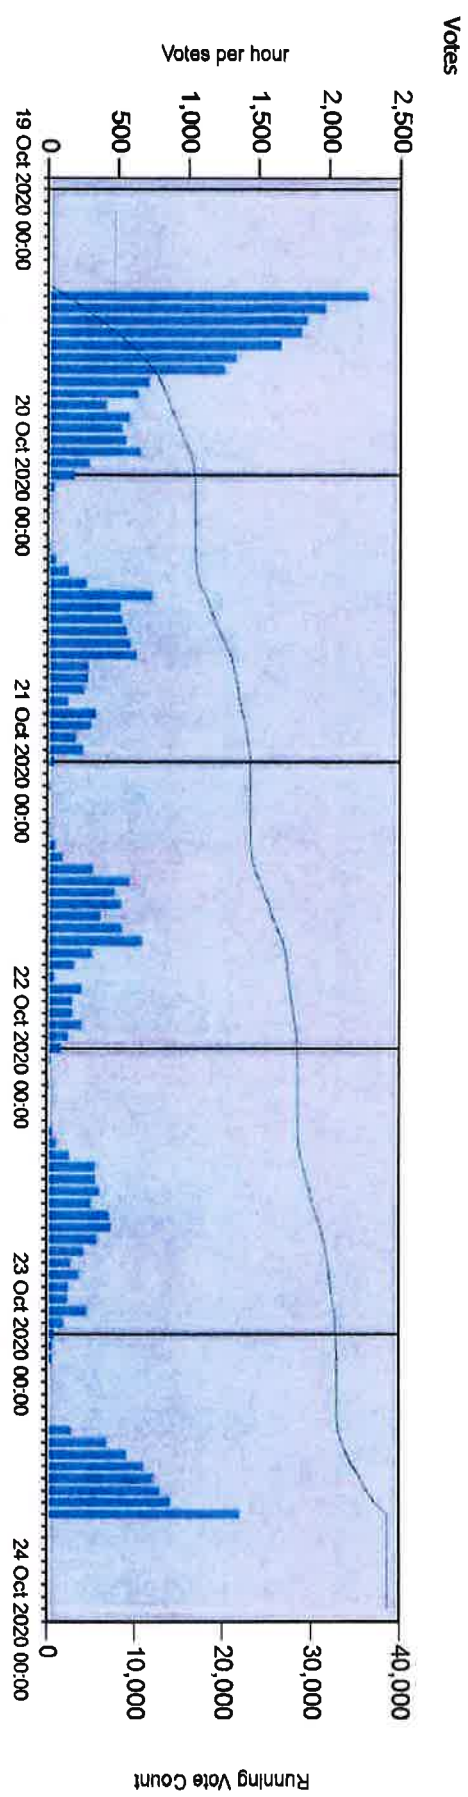

Election Voting Profile

Report generated Fri 30 Oct 2020 14:00 by UKMSL\msl_WebsiteReportusr

[3] 2020 Student Elections (Adelaide University Union)

Polling period: Mon 19 Oct 2020 00:00 to Sat 24 Oct 2020 00:00

All posts

Voter and vote count by day	Voters		Votes	
	Voters	Running Total	Votes	Running Total
19/10/2020	1279	1,279	16,539	16,539
20/10/2020	510	1,769	6,488	23,027
21/10/2020	410	2,164	5,366	28,393
22/10/2020	367	2,520	4,444	32,837
23/10/2020	428	2,924	5,791	38,628

Election Voting Profile

Report generated Fri 30 Oct 2020 14:00 by UKMSL\msl_WebsiteReportUtr

[3] 2020 Student Elections (Adelaide University Union)

Polling period: Mon 19 Oct 2020 00:00 to Sat 24 Oct 2020 00:00

All posts