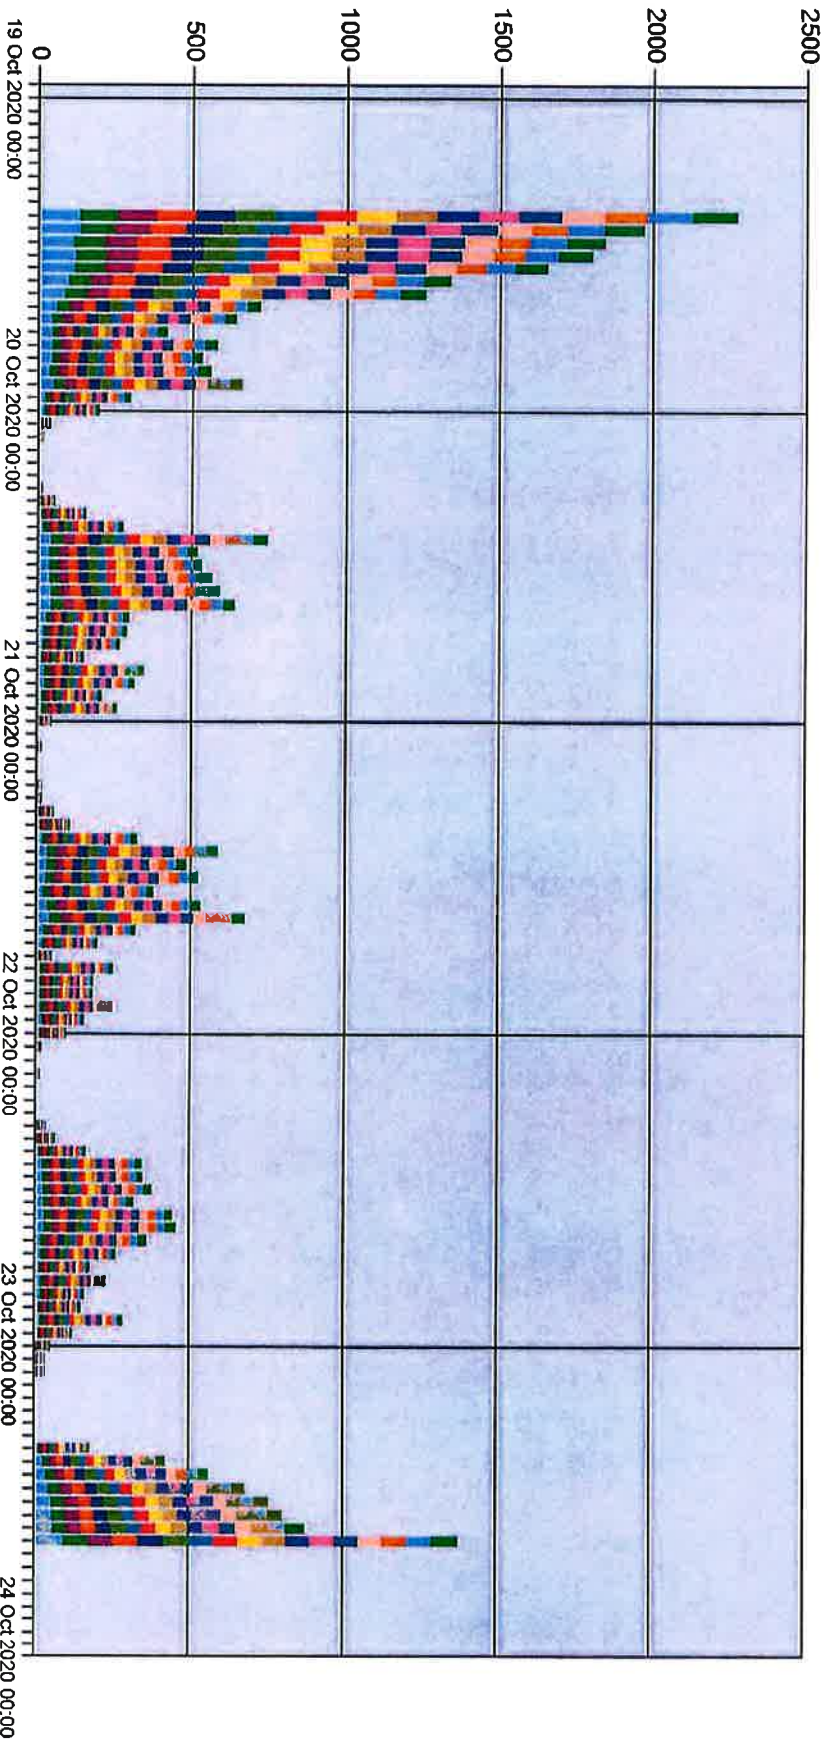

Election Voting Profile

Report generated Fri 30 Oct 2020 14:00 by UKMSL\msl_WebsiteReportUslr

[3] 2020 Student Elections (Adelaide University Union)

Polling period: Mon 19 Oct 2020 00:00 to Sat 24 Oct 2020 00:00

All posts

Votes per hour - by post

- AUU Board Director
- SRC President
- SRC General Secretary
- SRC Education Officer
- SRC Welfare Officer
- SRC Women's Officer
- SRC Queer Officer
- SRC ATSI Officer
- SRC Disability Officer
- SRC Environment Officer
- SRC Postgraduate Officer (Higher Degree By Research)
- SRC Postgraduate Officer (Coursework)
- SRC International Student Officer
- SRC Social Justice Officer
- SRC Ethno-Cultural Officer
- SRC Rural Officer
- SRC Mature Age Officer
- SRC General Counsellor